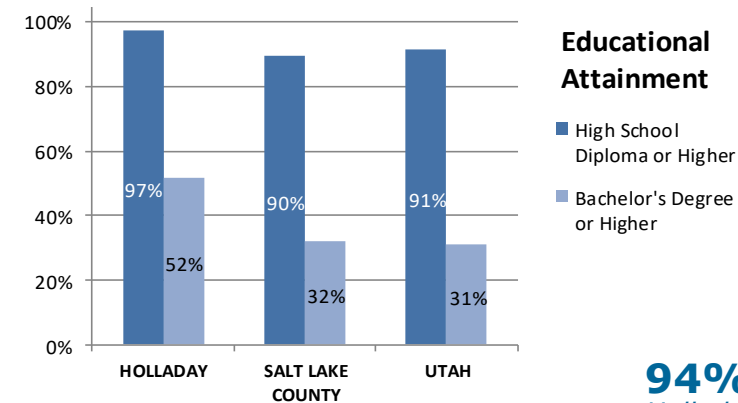

## HOLLADAY HAS ROBUST PROPERTY VALUES AND INVESTED PROPERTY OWNERS.

60% of building permits over past 5 years (2012-2016) were for remodels, additions, and upgrades for existing structures.

Location	Median Home Value
Holladay	\$440,000
Salt Lake County	\$295,000
Utah	\$249,000

## HOLLADAY RESIDENTS ARE EDUCATED AND WORKING CLOSE TO HOME.

94% of employed Holladay residents work in the Salt Lake County area.

Location	Median Household Income
Holladay	\$75,690
Salt Lake County	\$62,117
Utah	\$60,727