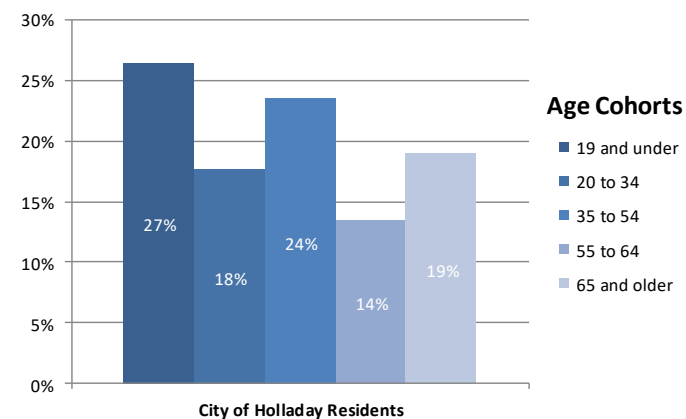

## HOLLADAY IS HOME TO RESIDENTS OF VARIED AGES WITH A PROMINENT SENIOR POPULATION.

Location	Median Age
Holladay	39.9
Salt Lake County	31.8
Utah	30.7

New senior care facilities providing independent living, assisted living, and/or memory care constructed in Holladay: