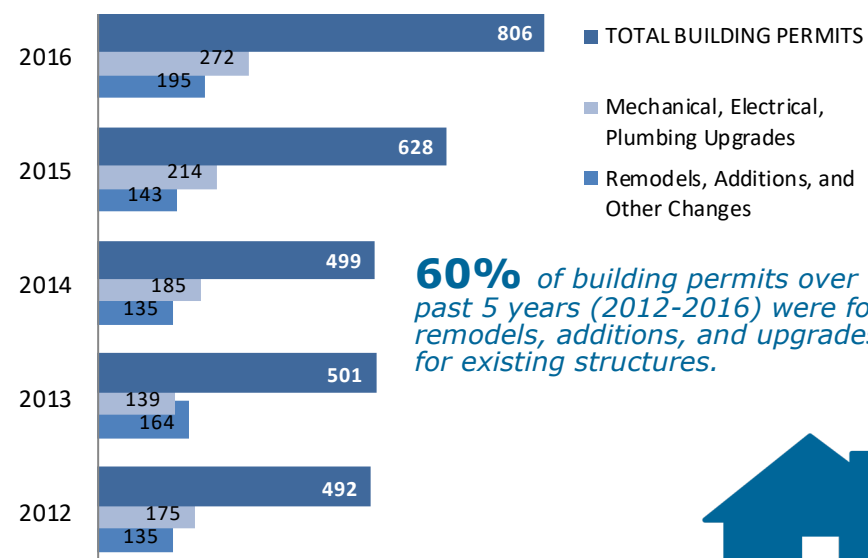

HOLLADAY HAS ROBUST PROPERTY VALUES AND INVESTED PROPERTY OWNERS.

60% of building permits over past 5 years (2012-2016) were for remodels, additions, and upgrades for existing structures.