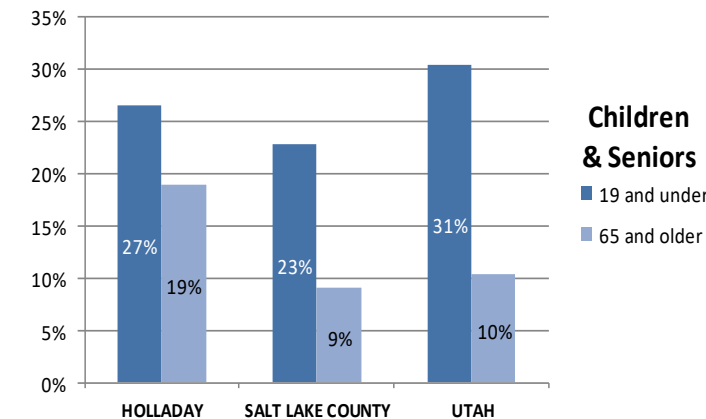

## HOLLADAY IS HOME TO RESIDENTS OF VARIED AGES WITH A PROMINENT SENIOR POPULATION.

Location	Median Age
Holladay	39.9
Salt Lake County	31.8
Utah	30.7

New senior care facilities providing independent living, assisted living, and/or memory care constructed in Holladay: